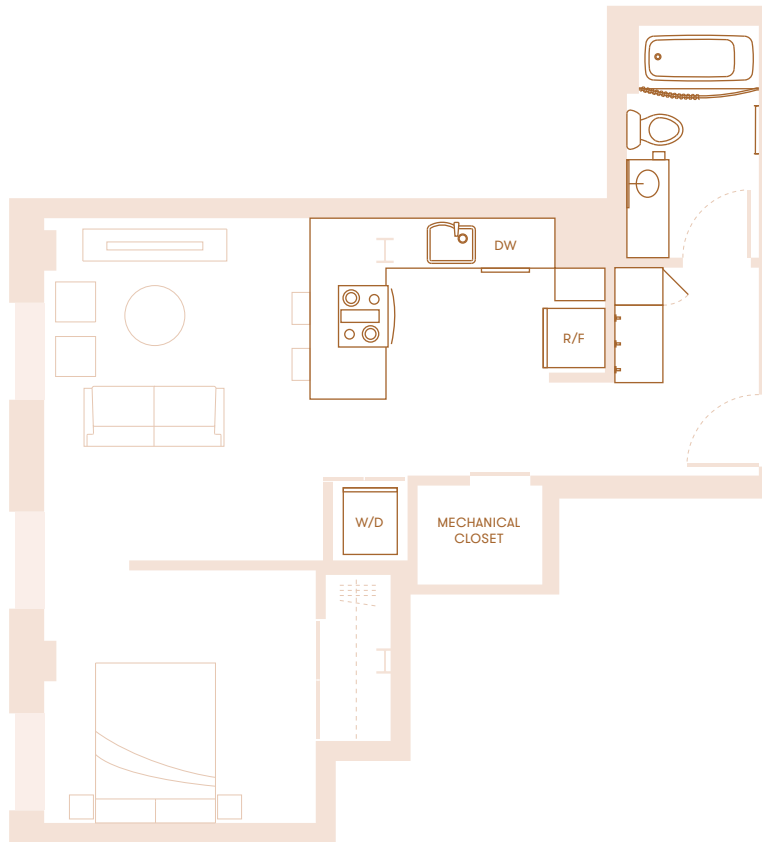

T H E
M O R
T O N

One Bedroom
One Bath
636 ft²

Exact layout varies by floor

Apply Today

616 432 6460

—

55 Ionia Ave NW
Grand Rapids, MI
49503

T H E
M O R
T O N

One Bedroom
One Bath
609 ft²

Exact layout varies by floor

Apply Today

616 432 6460

—

55 Ionia Ave NW
Grand Rapids, MI
49503

T H E
M O R
T O N

One Bedroom
One Bath
664 ft²

Exact layout varies by floor

Apply Today

616 432 6460

—

55 Ionia Ave NW
Grand Rapids, MI
49503

T H E
M O R
T O N

One Bedroom
One Bath
690 ft²

Exact layout varies by floor

Apply Today

616 432 6460

—
55 Ionia Ave NW
Grand Rapids, MI
49503

T H E
M O R
T O N

One Bedroom
One Bath
559 ft²

Exact layout varies by floor

Apply Today

616 432 6460