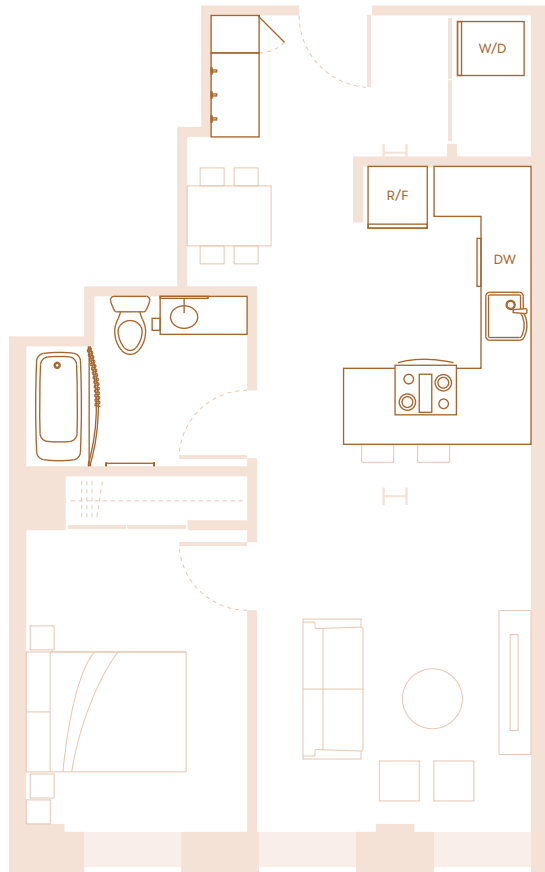

T H E
M O R
T O N

One Bedroom
One Bath
636 ft²

Exact layout varies by floor

Apply Today

616 432 6460

—

55 Ionia Ave NW
Grand Rapids, MI
49503

T H E
M O R
T O N

One Bedroom
One Bath
609 ft²

Exact layout varies by floor

Apply Today

616 432 6460

—

55 Ionia Ave NW
Grand Rapids, MI
49503

T H E
M O R
T O N

One Bedroom
One Bath
664 ft²

Exact layout varies by floor

Apply Today

616 432 6460

—

55 Ionia Ave NW
Grand Rapids, MI
49503

T H E
M O R
T O N

One Bedroom
One Bath
690 ft²

Exact layout varies by floor

Apply Today

616 432 6460

—
55 Ionia Ave NW
Grand Rapids, MI
49503

T H E
M O R
T O N

One Bedroom
One Bath
559 ft²

Exact layout varies by floor

Apply Today

616 432 6460