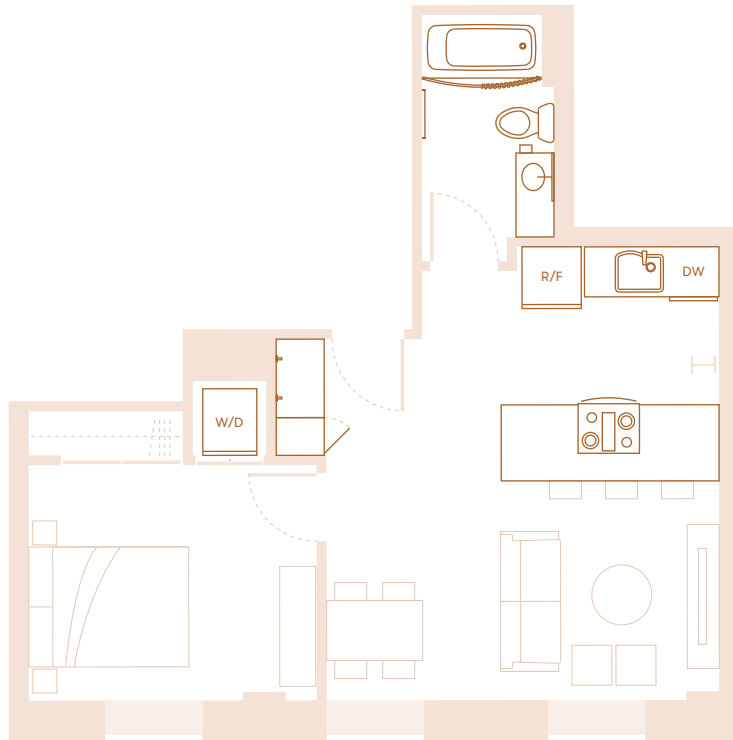

T H E
M O R
T O N

One Bedroom
One Bath
636 ft²

Exact layout varies by floor

Apply Today

616 432 6460

—

55 Ionia Ave NW
Grand Rapids, MI
49503

T H E
M O R
T O N

One Bedroom
One Bath
609 ft²

Exact layout varies by floor

Apply Today

616 432 6460

—

55 Ionia Ave NW
Grand Rapids, MI
49503

T H E
M O R
T O N

One Bedroom
One Bath
664 ft²

Exact layout varies by floor

Apply Today

616 432 6460

—

55 Ionia Ave NW
Grand Rapids, MI
49503

T H E
M O R
T O N

One Bedroom
One Bath
690 ft²

Exact layout varies by floor

Apply Today

616 432 6460

—
55 Ionia Ave NW
Grand Rapids, MI
49503

T H E
M O R
T O N

One Bedroom
One Bath
559 ft²

Exact layout varies by floor

Apply Today

616 432 6460