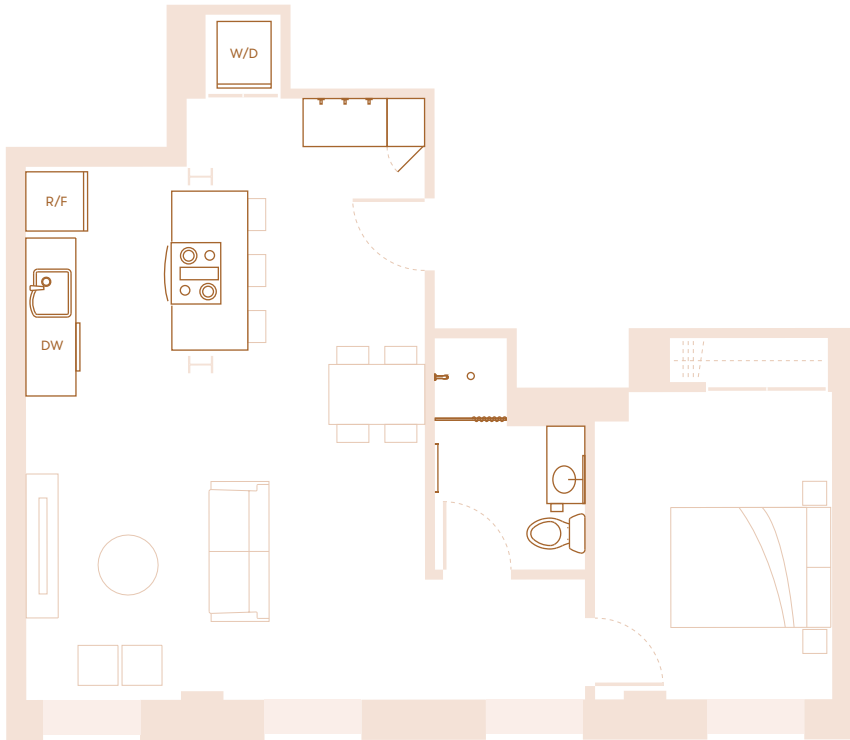

One Bedroom
One Bath
609 ft²

Exact layout varies by floor

Apply Today

616 432 6460

—

55 Ionia Ave NW
Grand Rapids, MI
49503

T H E
M O R
T O N

One Bedroom
One Bath
664 ft²

Exact layout varies by floor

Apply Today

616 432 6460

—

55 Ionia Ave NW
Grand Rapids, MI
49503

T H E
M O R
T O N

One Bedroom
One Bath
690 ft²

Exact layout varies by floor

Apply Today

616 432 6460

—
55 Ionia Ave NW
Grand Rapids, MI
49503

T H E
M O R
T O N

One Bedroom
One Bath
559 ft²

Exact layout varies by floor

Apply Today

616 432 6460

—

55 Ionia Ave NW
Grand Rapids, MI
49503

T H E
M O R
T O N

One Bedroom
One Bath
661 ft²

Exact layout varies by floor

Apply Today

616 432 6460

—