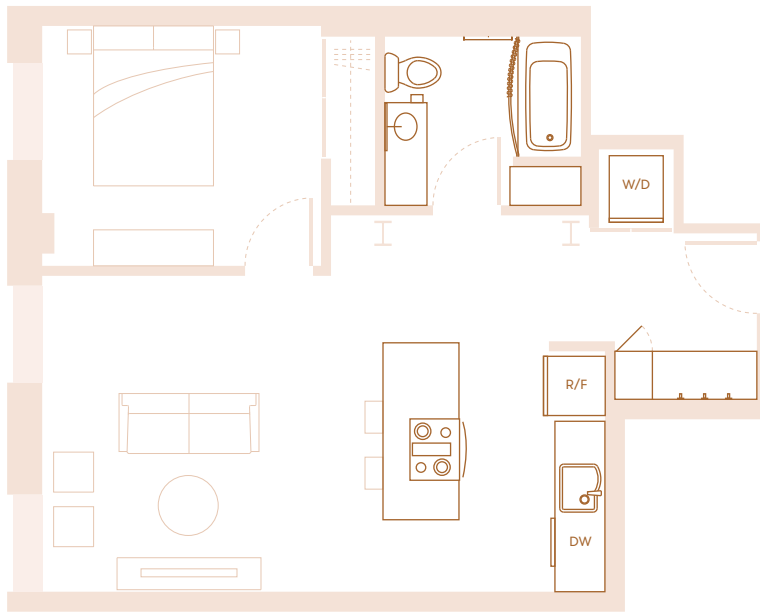

T H E
M O R
T O N

One Bedroom
One Bath
636 ft²

Exact layout varies by floor

Apply Today

616 432 6460

—

55 Ionia Ave NW
Grand Rapids, MI
49503

T H E
M O R
T O N

One Bedroom
One Bath
609 ft²

Exact layout varies by floor

Apply Today

616 432 6460

—

55 Ionia Ave NW
Grand Rapids, MI
49503

T H E
M O R
T O N

One Bedroom
One Bath
664 ft²

Exact layout varies by floor

Apply Today

616 432 6460

—

55 Ionia Ave NW
Grand Rapids, MI
49503

T H E
M O R
T O N

One Bedroom
One Bath
690 ft²

Exact layout varies by floor

Apply Today

616 432 6460

—
55 Ionia Ave NW
Grand Rapids, MI
49503

T H E
M O R
T O N

One Bedroom
One Bath
559 ft²

Exact layout varies by floor

Apply Today

616 432 6460