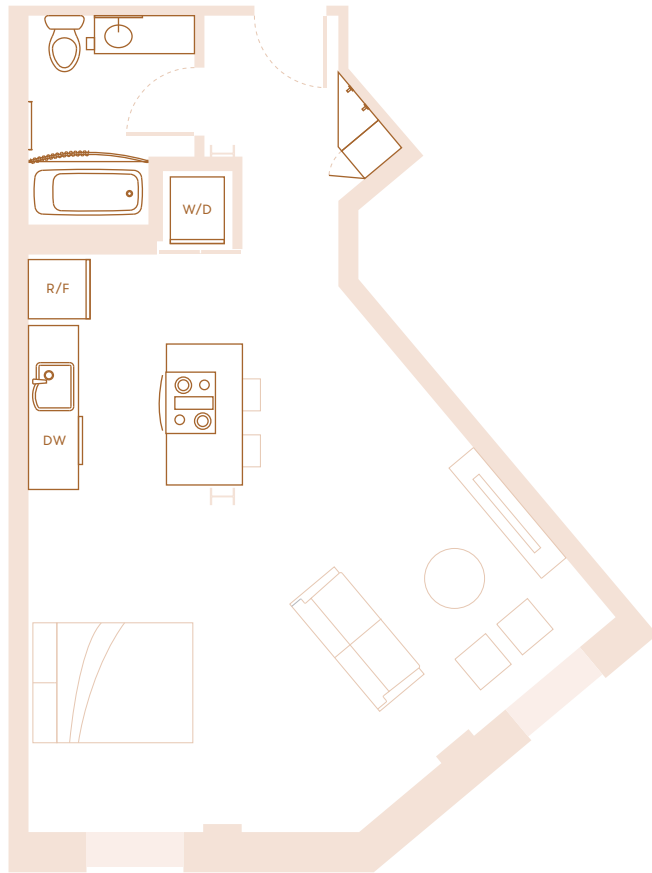

T H E
M O R
T O N

Studio
One Bath
617 ft²

Exact layout varies by floor

[Apply Today](#)

616 432 6460

—

55 Ionia Ave NW
Grand Rapids, MI
49503

T H E
M O R
T O N

Studio
One Bath
514 ft²

Exact layout varies by floor

Apply Today

616 432 6460

—

55 Ionia Ave NW
Grand Rapids, MI
49503