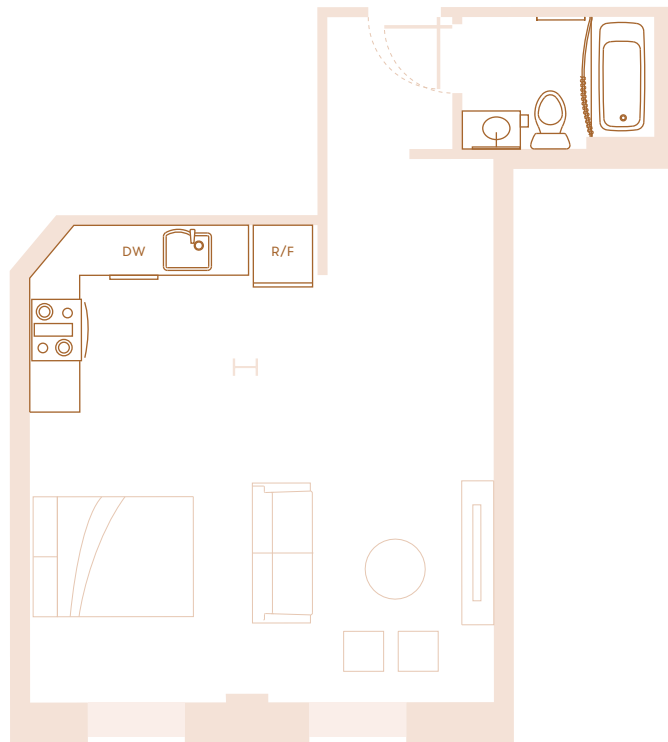

T H E
M O R
T O N

Studio
One Bath
617 ft²

Exact layout varies by floor

[Apply Today](#)

616 432 6460

—

55 Ionia Ave NW
Grand Rapids, MI
49503

T H E
M O R
T O N

Studio
One Bath
514 ft²

Exact layout varies by floor

Apply Today

616 432 6460

—

55 Ionia Ave NW
Grand Rapids, MI
49503