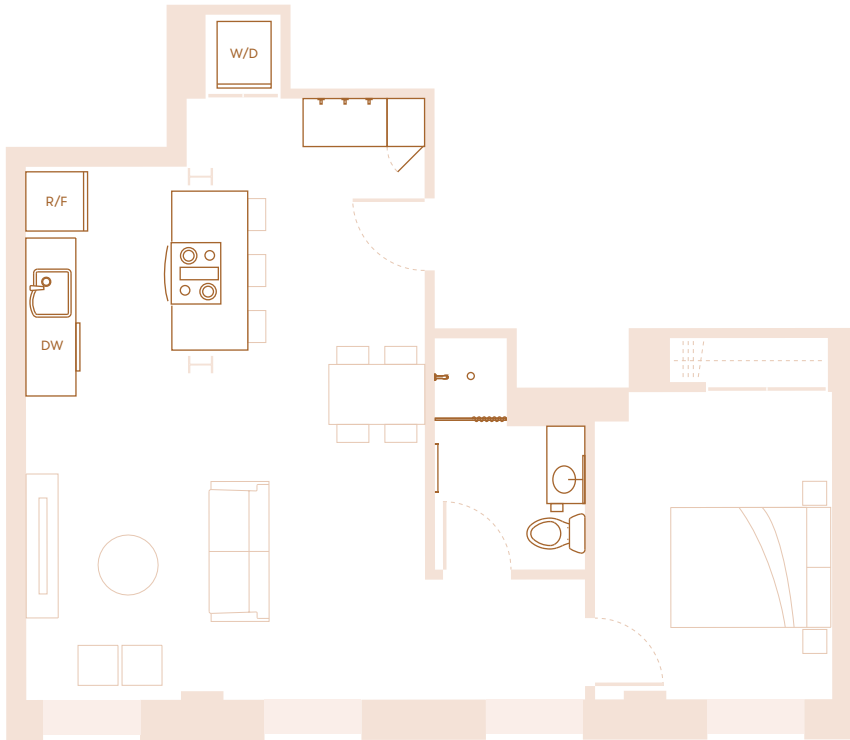

T H E
M O R
T O N

One Bedroom
One Bath
690 ft²

Exact layout varies by floor

Apply Today

616 432 6460
—
55 Ionia Ave NW
Grand Rapids, MI
49503