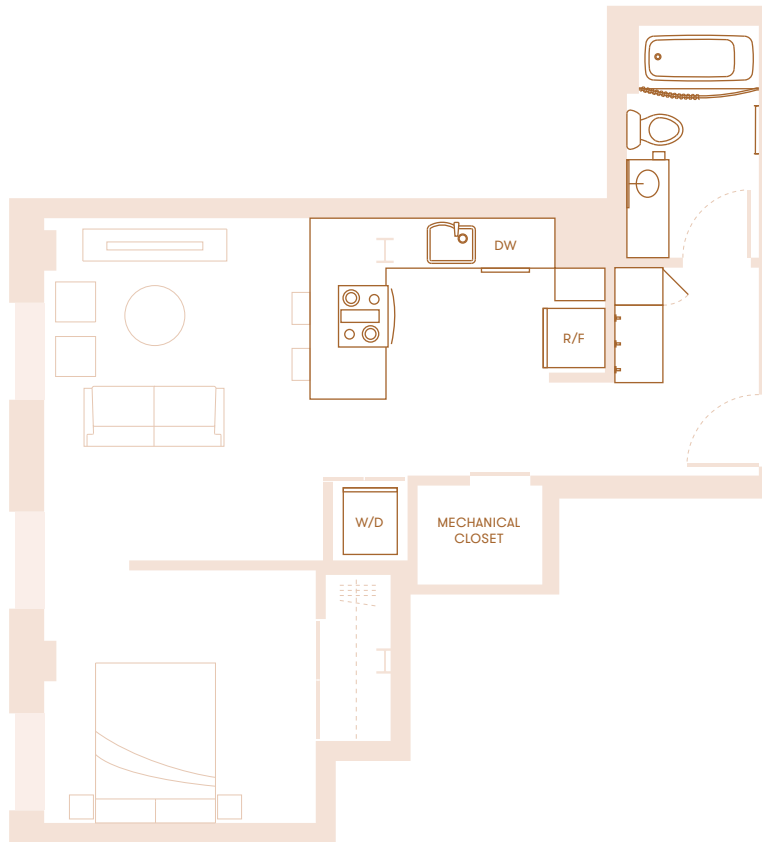

T H E
M O R
T O N

One Bedroom
One Bath
609 ft²

Exact layout varies by floor

Apply Today

616 432 6460

—

55 Ionia Ave NW
Grand Rapids, MI
49503