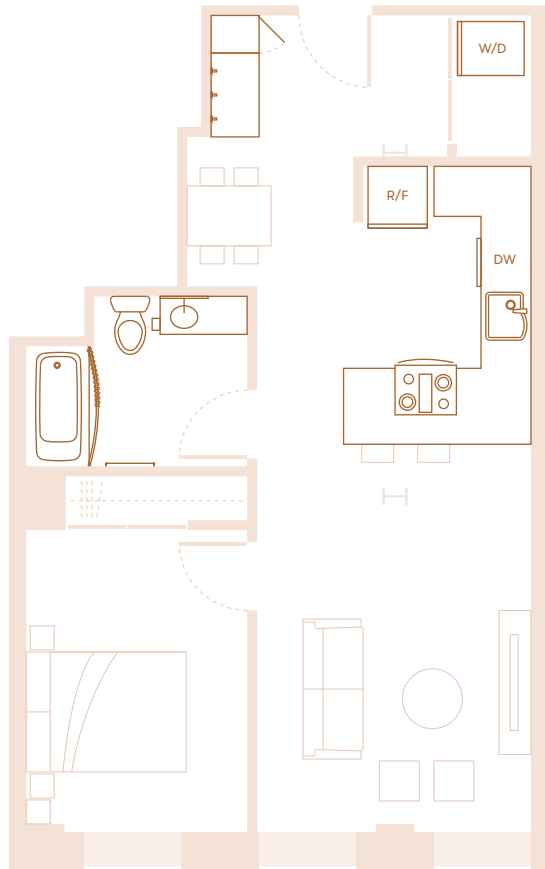

T H E
M O R
T O N

One Bedroom
One Bath
664 ft²

Exact layout varies by floor

Apply Today

616 432 6460

—

55 Ionia Ave NW
Grand Rapids, MI
49503