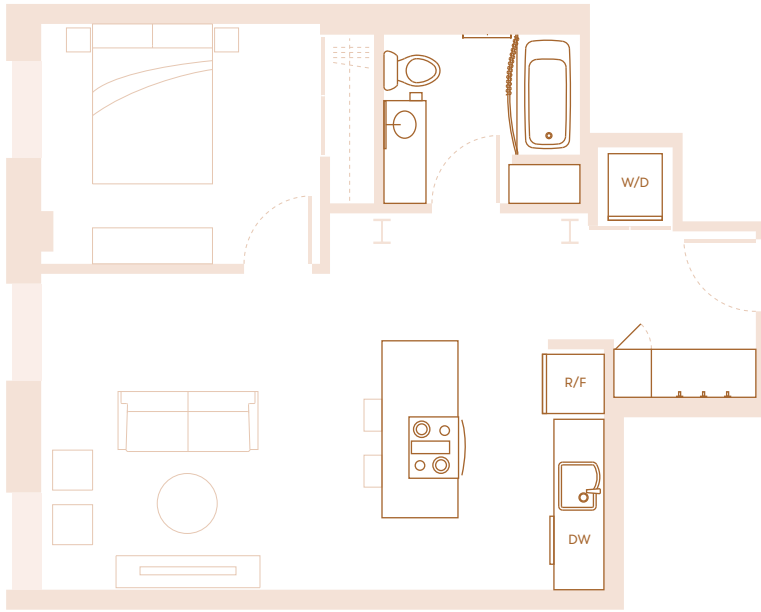

T H E
M O R
T O N

One Bedroom
One Bath
636 ft²

Exact layout varies by floor

Apply Today

616 432 6460

—

55 Ionia Ave NW
Grand Rapids, MI
49503