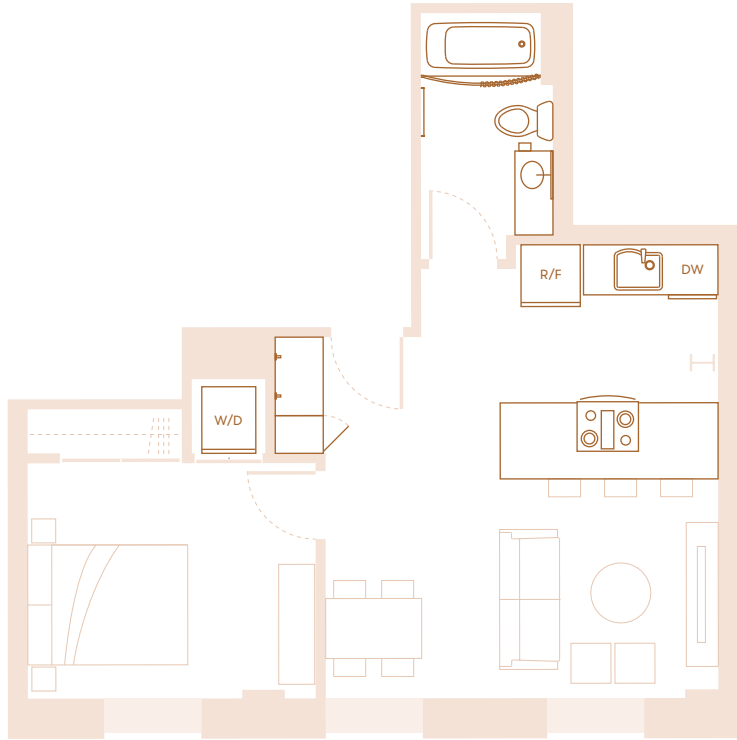

T H E
M O R
T O N

One Bedroom
One Bath
559 ft²

Exact layout varies by floor

Apply Today

616 432 6460
—
55 Ionia Ave NW
Grand Rapids, MI
49503